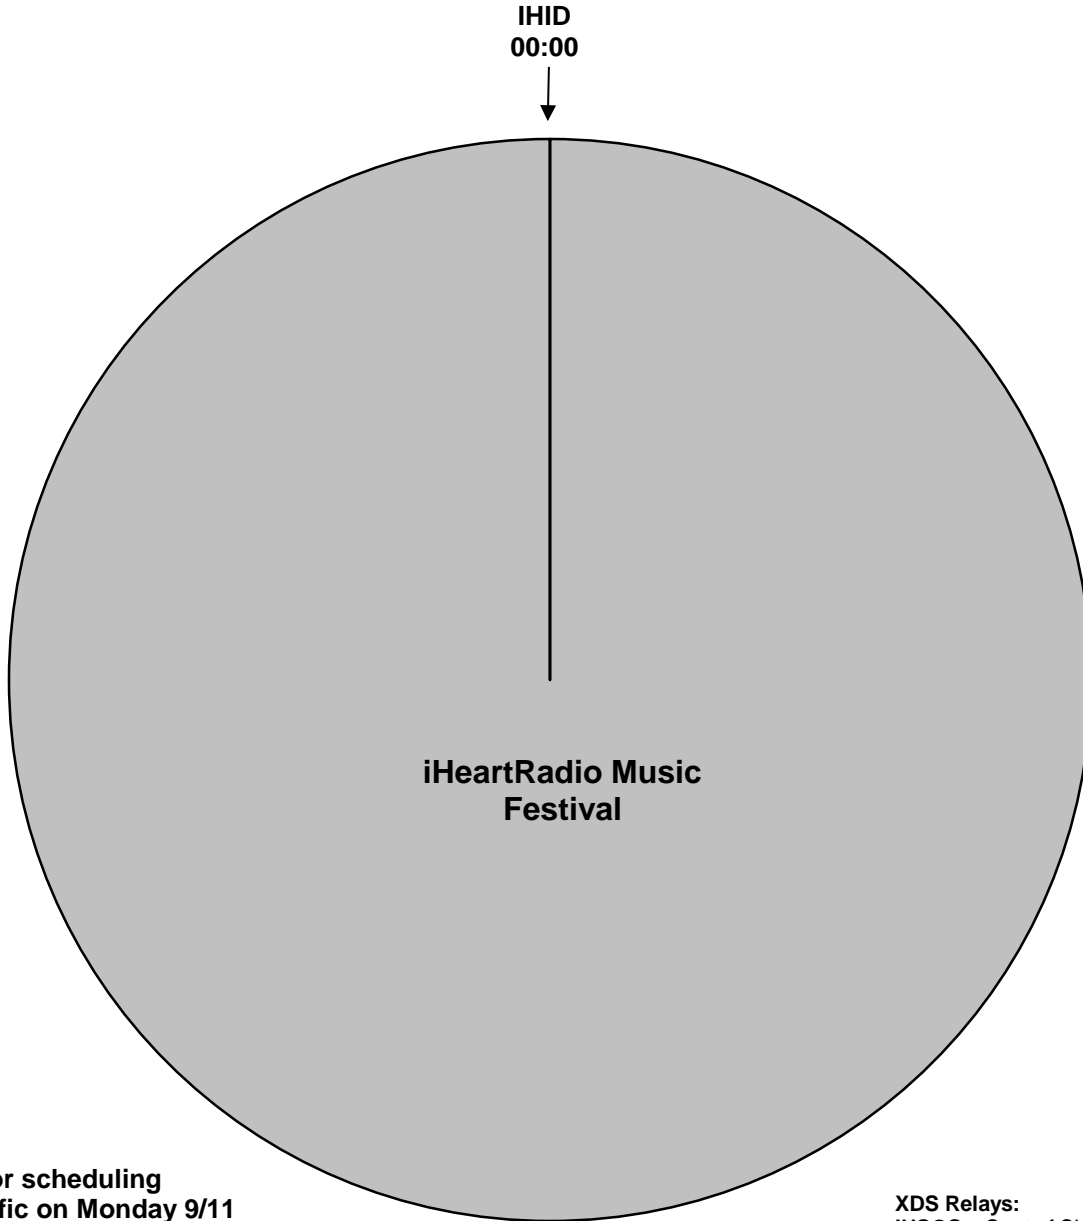

**iHeartRadio Music Festival 2017**  
**XDS Program: IHMF - 2017 (PID 1081)**  
**Effective Date: Friday, September 22nd, 2017**  
**Premiere XDS PRO4-P Satellite**  
**10:00 PM - 4:00 AM Eastern**  
**9:00 PM - 3:00 AM Central**  
**8:00PM - 2:00 AM Mountain**  
**7:00 PM - 1:00 AM Pacific**  
**Hour 4 of 6**

**Legal ID Cue will be triggered as close to the top of hour as practical. First Hour has no ID at start of show.**

**Up to 3 Floating Liners Per Hour**

**It is HIGHLY RECOMMENDED that you schedule a board operator for the evening and run a local delay.**